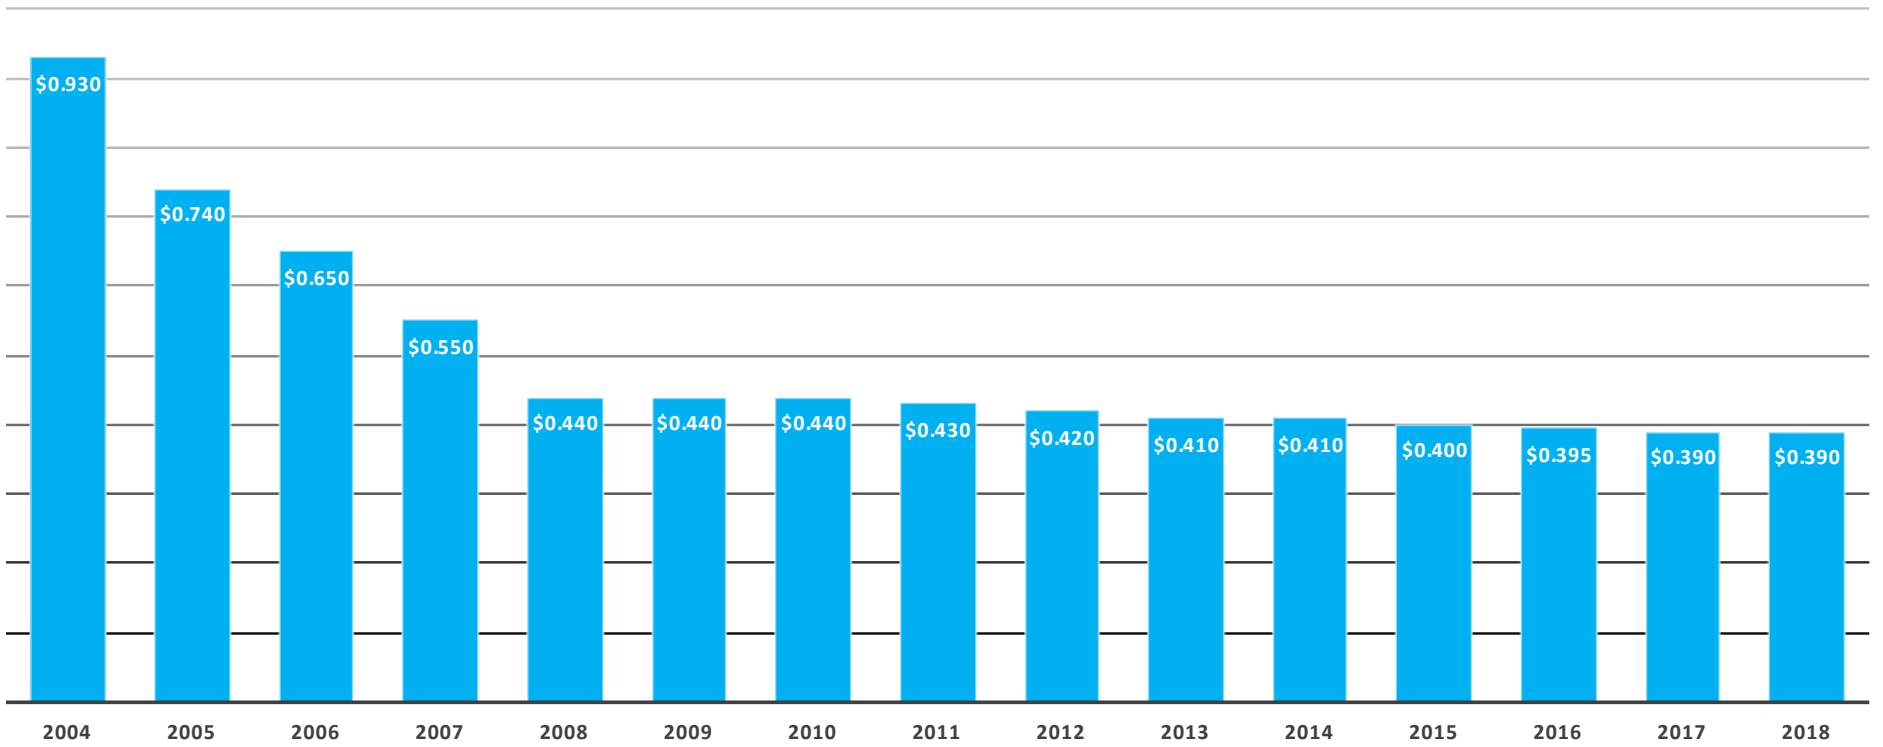

Interstate MUD Property Tax History

Tax Rate per \$100 Valuation