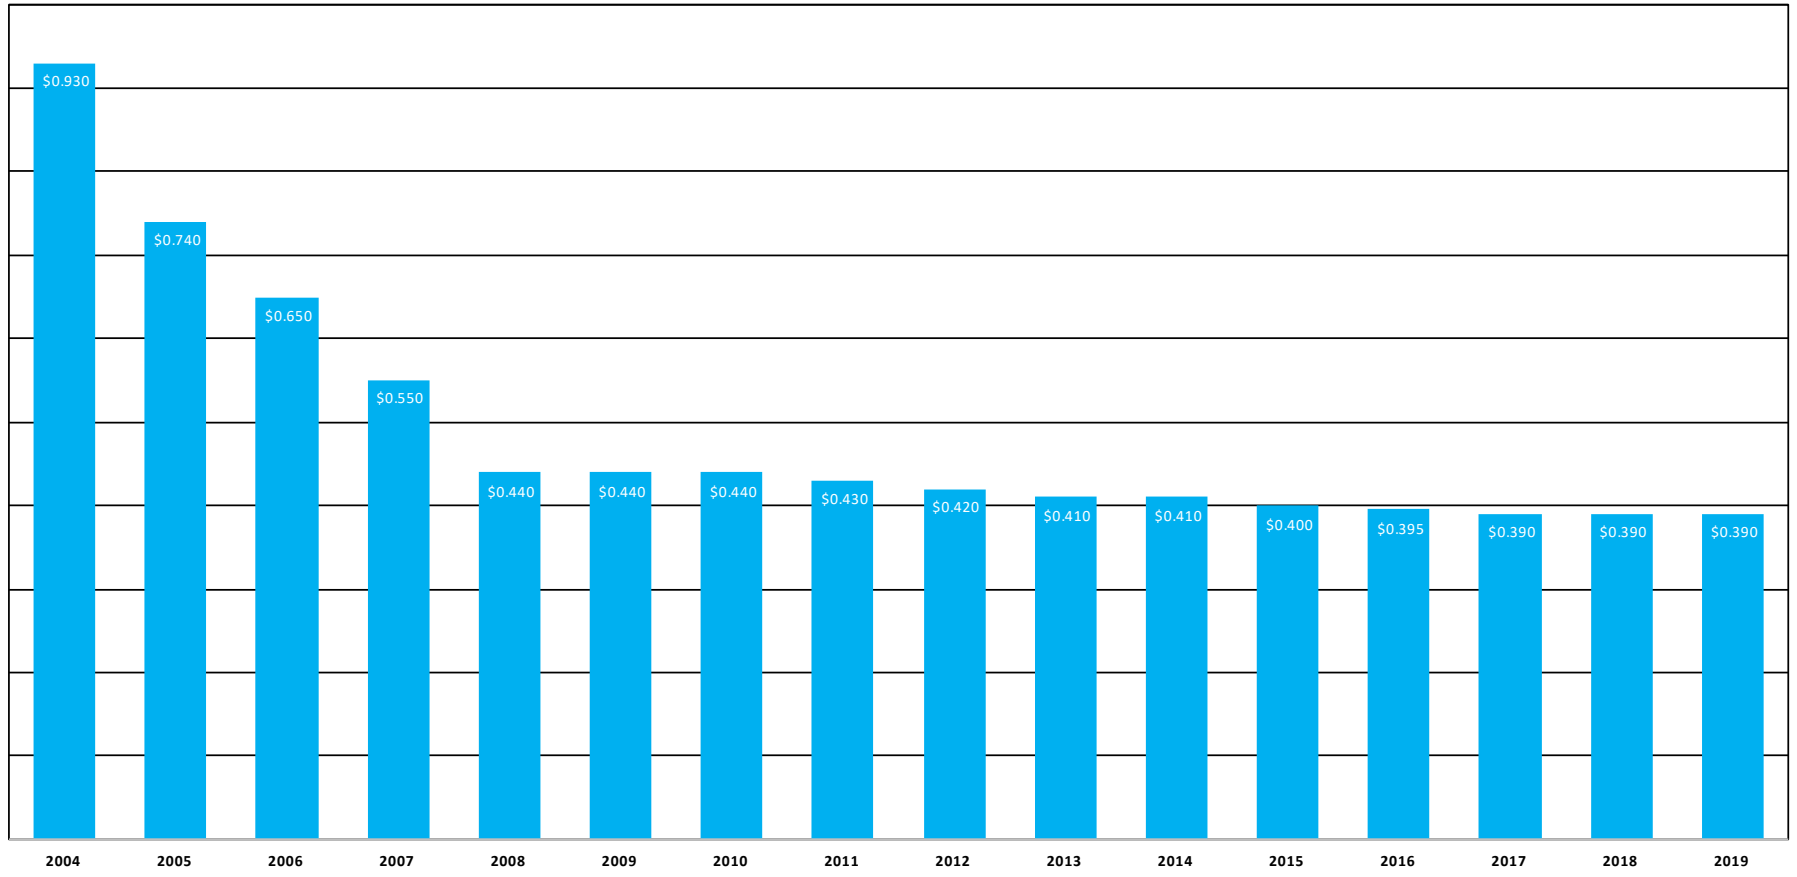

Interstate MUD Property Tax History

Tax Rate per \$100 Valuation